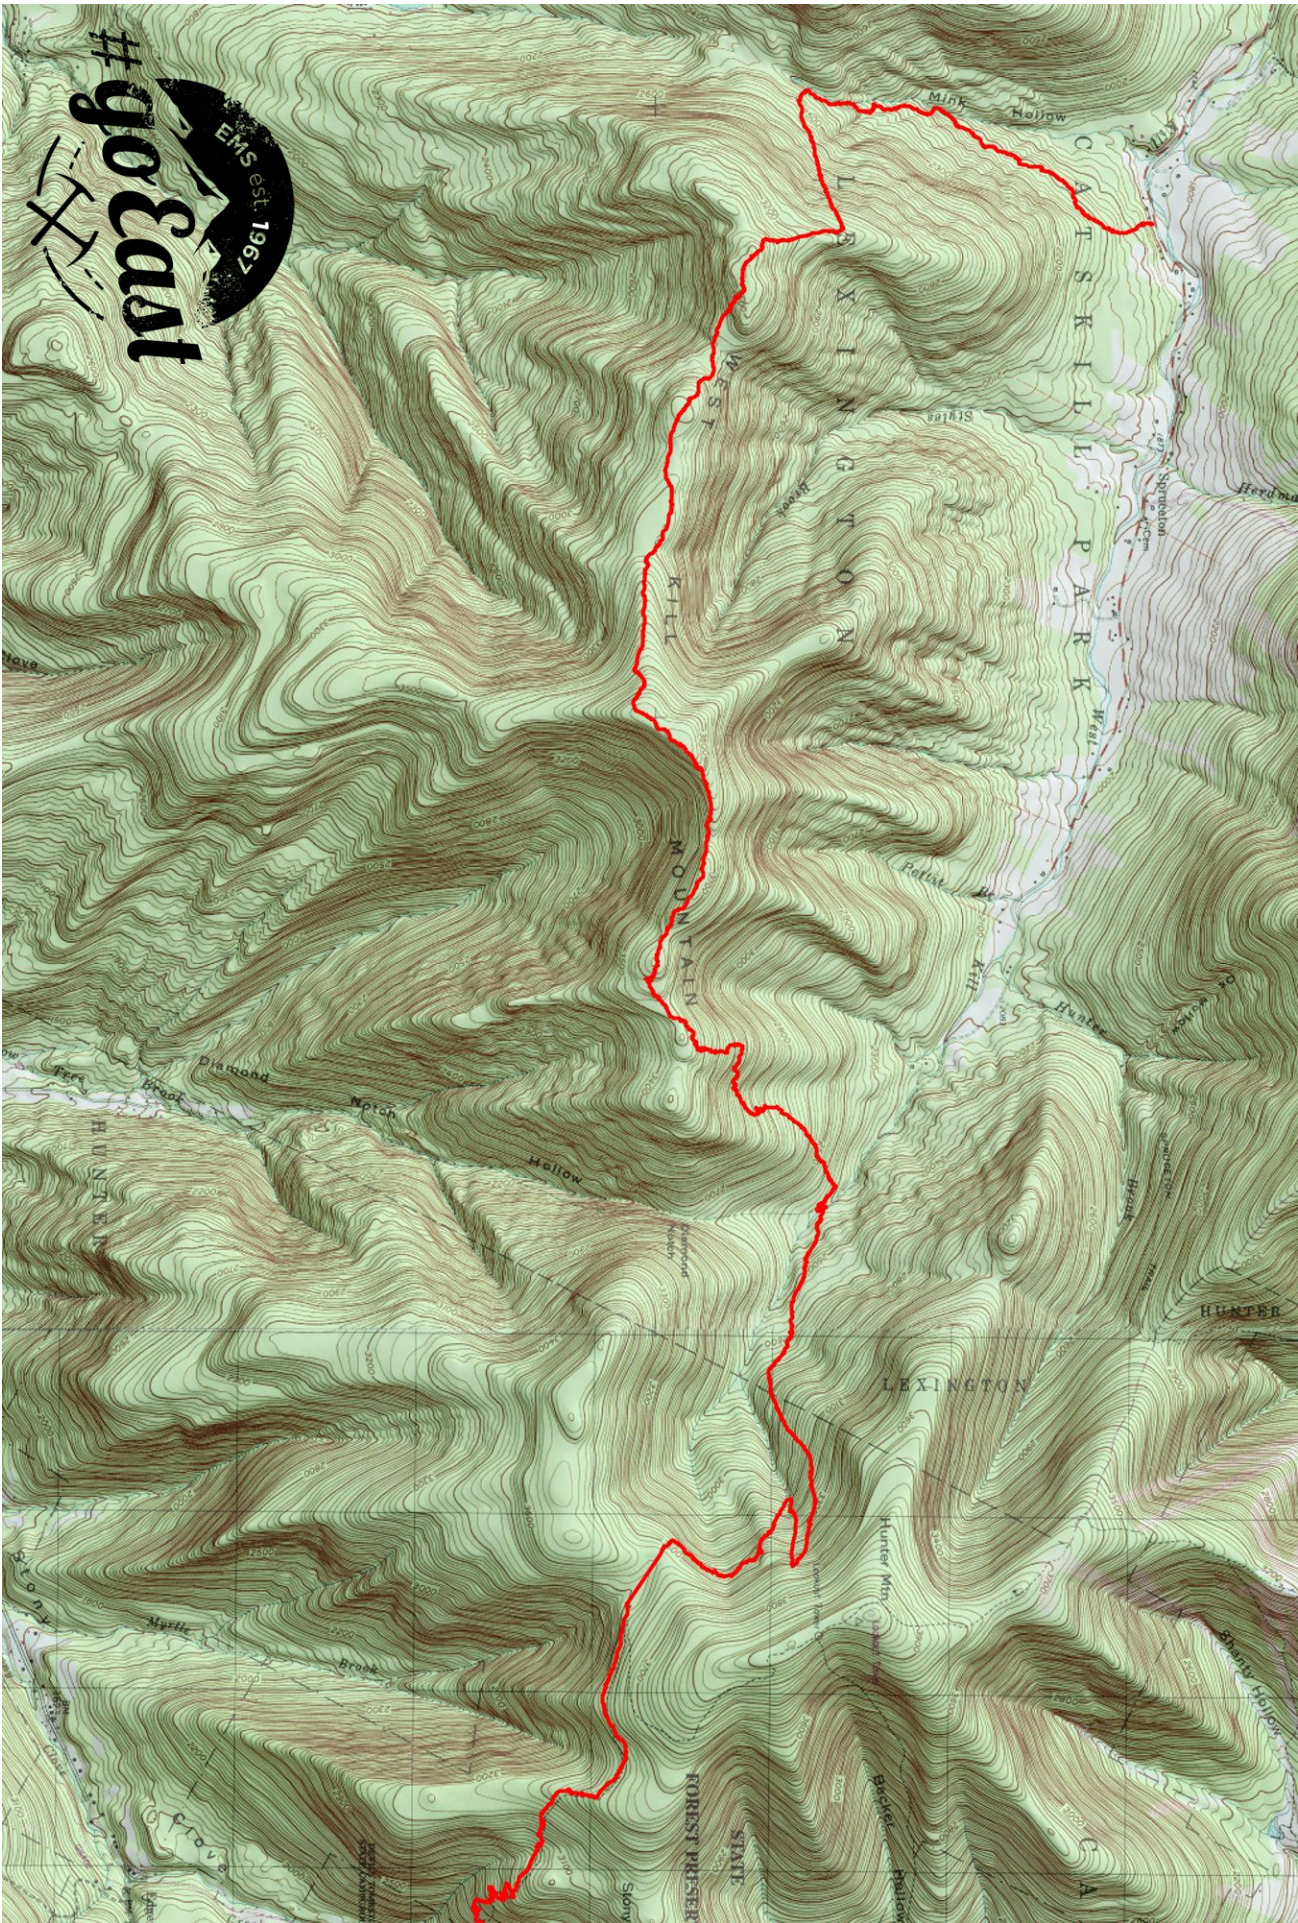

Series Overview

WG584

USNG Zone 18TWM

Scale 1:42500 1 inch = 3542 feet

Scale 1:42500 1 inch = 3542 feet