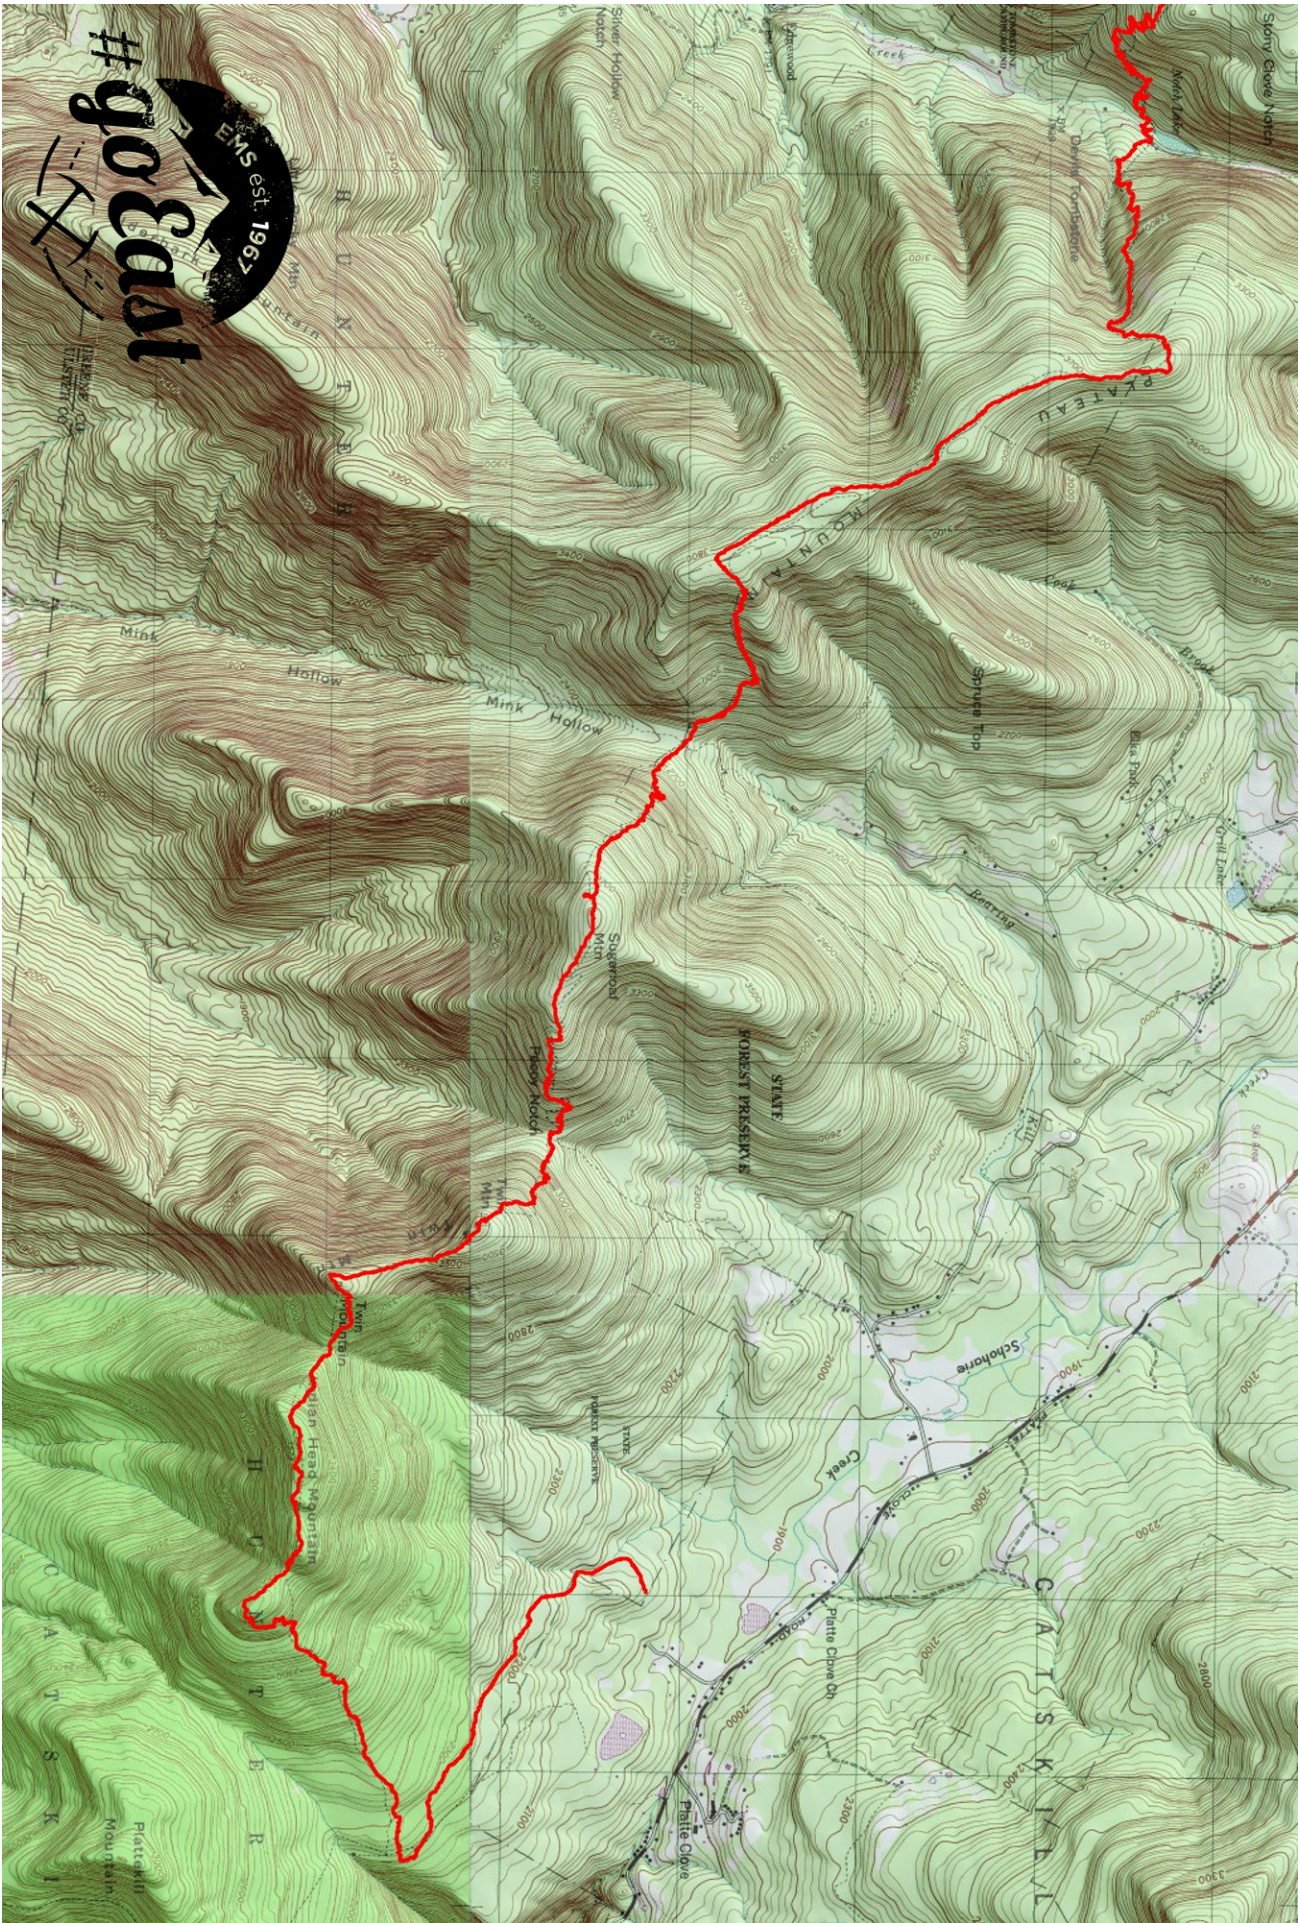

Series Overview

WG584

USNG Zone 18TWM

Scale 1:42500 1 inch = 3542 feet

Scale 1:42500 1 inch = 3542 feet